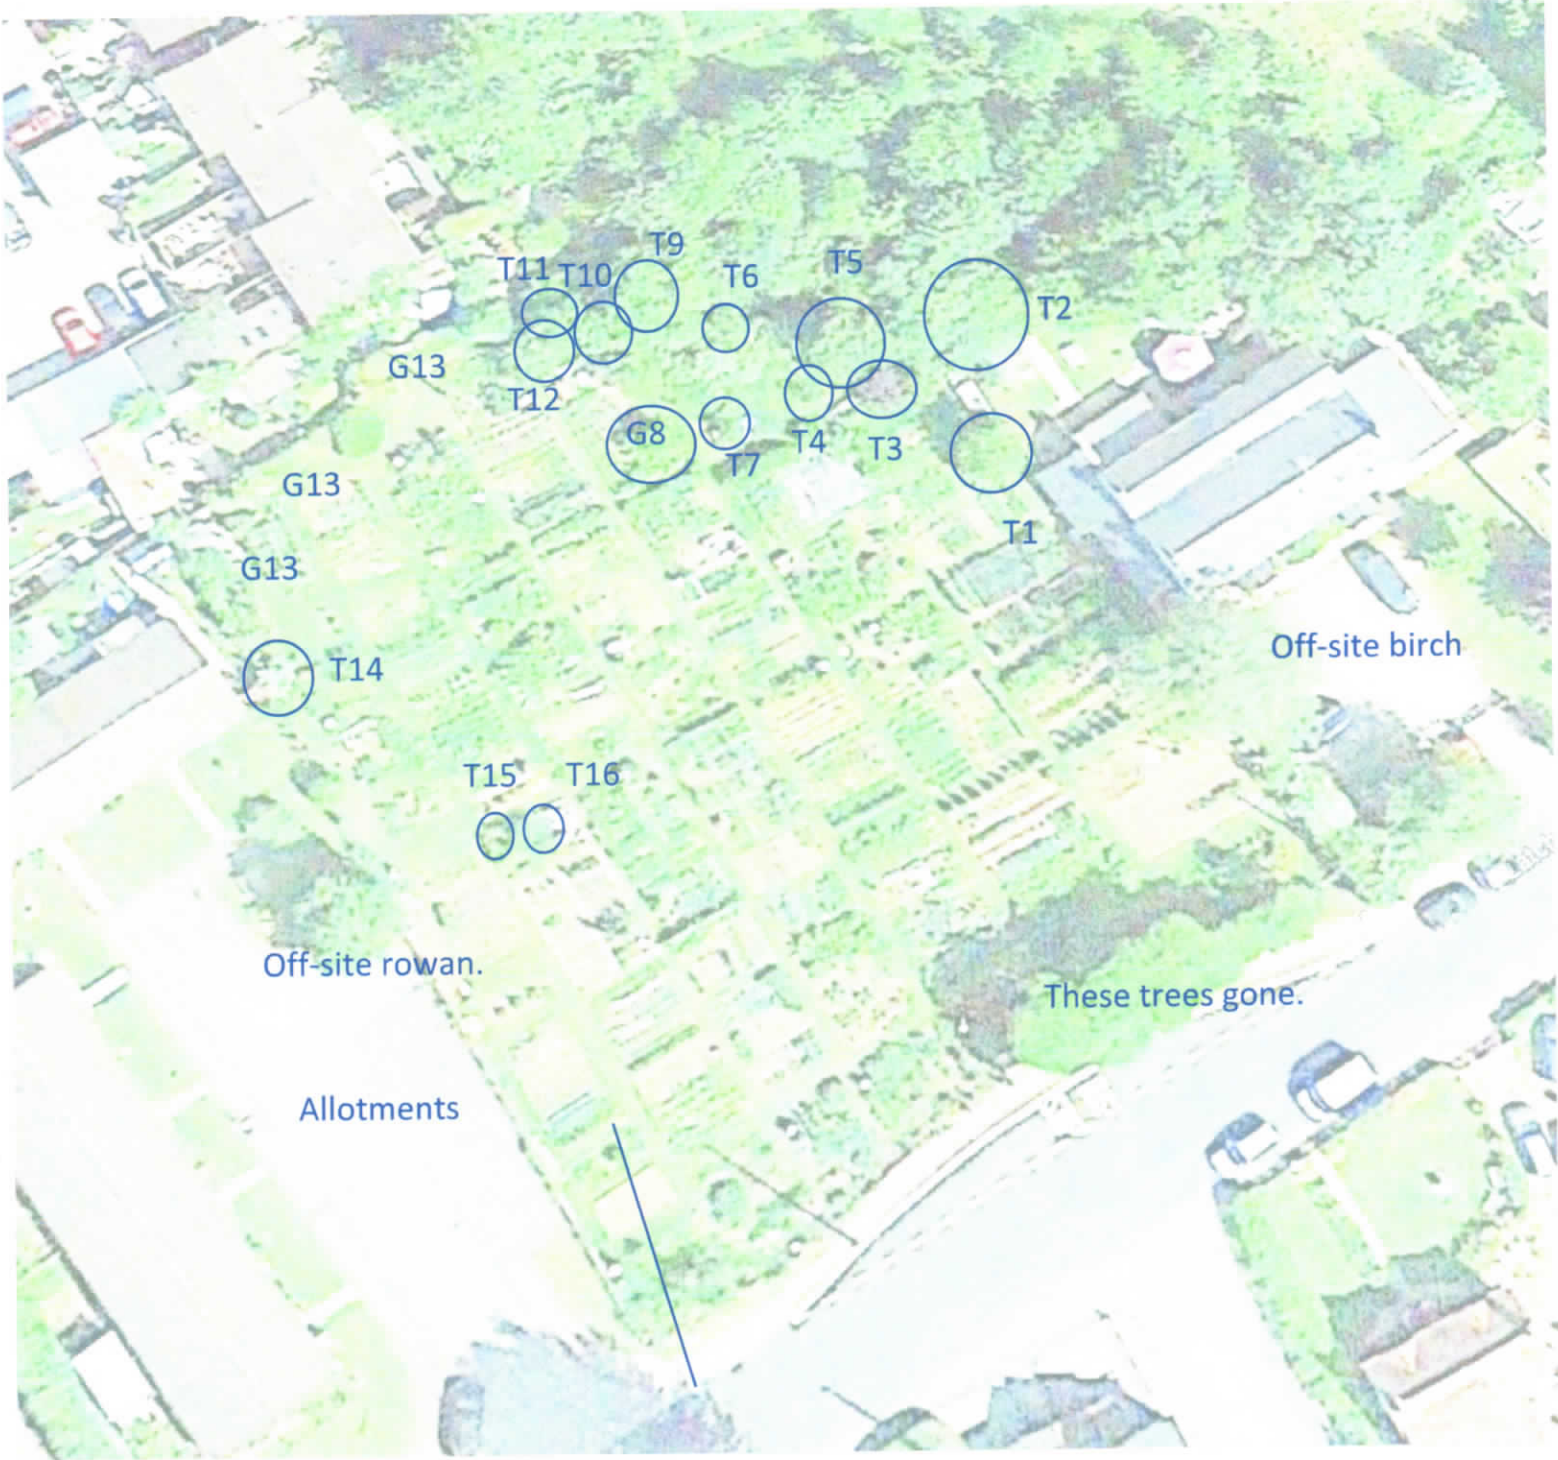

Land behind Latchen Room

- T1
- T2
- T3
- T4
- T5
- T6
- T7
- T8
- T9
- T10
- T11
- T112-116
- T117
- T119
- T120
- T121
- T122
- T123
- T124
- G10
- G18

T11 T10 T9 T6 T5 T2
G13 T12 T4 T3 T1
G8 T7

T14

T15 T16

Off-site rowan.

Allotments

Off-site birch

These trees gone.

T1

T2

T3

T4

T5

T7

T6

T8

T9

T10

T11

G12

T13

T14

T15

T16

T17

Streamside, Trees

The Mill

The Willows